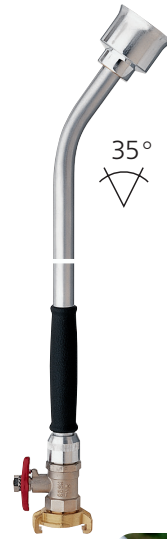

GEKA® plus watering devices „soft rain“ metal

GEKA® plus watering devices „soft rain“ with metal watering head

- Advantage / benefit: **Amount control valve** (ball valve) with rotatable and exchangeable outlet pipe and **watering head for large-volume, soft water spray**
- Material: Watering head (399LMSB), outlet pipe and union nut: light metal; soft handle: plastic Thermoflex; thread insert: Brass; ball valve (5548KM): Brass
nickel-plated: hard chrome-plated with O-rings PTFE; toggle: chromium steel; inserted dirt strainer with flat seal ring: plastic PE, fabric V2A; GEKA® plus quick coupling: Brass
- Colour: Handle black; toggle varnished in red;
- Connection: GEKA® plus quick coupling, suitable for hose sizes of 3/8" to 1½"
- Options: **Wide range of watering heads, showers and nozzles** on the following pages
Outlet pipe with optional length of 40 cm, 60 cm, 90 cm or 120 cm with union nut

| | | | | |
|---------------------------------|------------------|------------------|------------------|------------------|
| Water throughput at 6 bar l/min | approx. 51 | approx. 51 | approx. 51 | approx. 51 |
| Screen holes Ø mm | 0,7 | 0,7 | 0,7 | 0,7 |
| Pipe Ø mm | 19 x 1 | 19 x 1 | 19 x 1 | 19 x 1 |
| Pipe bend | 35° | 35° | 35° | 35° |
| Pipe length cm | 40 | 60 | 90 | 120 |
| PU units | 1 | 1 | 1 | 1 |
| Covering box units | 20 | 10 | 10 | 10 |
| Catalogue no. | 5594KMSB | 5596KMSB | 5599KMSB | 55120KMSB |
| EDV no. | 50.2594.9 | 50.2596.9 | 50.2599.9 | 50.2120.9 |