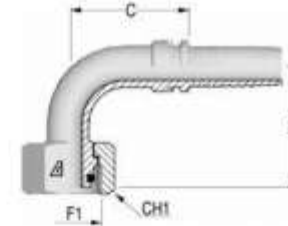

KONCOVKA DKOL 90 °

// H1221593

90° Metric Female 24° Cone with O-Ring - Light
DIN 3865 - DKOL 90
Solid one piece

Item Code	Part Number	Nut Type	ID			F1	OD1	C	D Drop	CH1
			Dash	mm	In					
1200597	H1221593-031200	SN	03	5,0	3/16"	M12X1.5	8	23,6	33,0	14,0
1203240	H1221591-041200	CR	04	6,0	1/4"	M12X1.5	6	29,5	26,0	14,0
1200618	H1221593-041400	SN	04	6,0	1/4"	M14X1.5	8	28,3	32,5	17,0
1200616	H1221593-041600	SN	04	6,0	1/4"	M16X1.5	10	28,3	32,5	19,0
1203218	H1221593-041800	SN	04	6,0	1/4"	M18X1.5	12	28,8	35,0	22,0
1200648	H1221593-051600	SN	05	8,0	5/16"	M16X1.5	10	33,7	38,0	19,0
1200649	H1221593-051800	SN	05	8,0	5/16"	M18X1.5	12	32,2	40,0	22,0
1246244	H1221591-061600	CR	06	10,0	3/8"	M16X1.5	10	36,0	36,0	19,0
1200676	H1221593-061800	SN	06	10,0	3/8"	M18X1.5	12	32,8	39,0	22,0
1200679	H1221593-062200	SN	06	10,0	3/8"	M22X1.5	15	35,8	38,5	27,0
1238173	H1221592-081800	TN	08	13,0	1/2"	M18X1.5	12	42,0	44,0	22,0
1200713	H1221593-082200	SN	08	13,0	1/2"	M22X1.5	15	39,8	40,5	27,0
1203154	H1221593-082600	SN	08	13,0	1/2"	M26X1.5	18	39,8	41,0	32,0
1201292	H1221593-102280	SN	10	16,0	5/8"	M22X1.5	15	51,4	47,0	27,0
1200740	H1221593-102600	SN	10	16,0	5/8"	M26X1.5	18	51,4	48,0	32,0
1200742	H1221593-103000	SN	10	16,0	5/8"	M30X2	22	52,4	49,0	36,0
1239736	H1221592-122600	TN	12	19,0	3/4"	M26X1.5	18	60,0	64,0	32,0
1200767	H1221593-123000	SN	12	19,0	3/4"	M30X2	22	52,1	59,0	36,0
1216685	H1221593-123600	SN	12	19,0	3/4"	M36X2	28	60,0	63,0	41,0
1225987	H1221592-163000	TN	16	25,0	1"	M30X2	22	66,0	64,0	36,0
1201391	H1221593-163600	SN	16	25,0	1"	M36X2	28	75,0	68,0	41,0
1216679	H1221592-203600	TN	20	32,0	1 1/4"	M36X2	28	92,2	86,0	41,0
1201393	H1221593-204500	SN	20	32,0	1 1/4"	M45X2	35	90,5	89,0	50,0
1201394	H1221593-245200	SN	24	38,0	1 1/2"	M52X2	42	106,5	97,5	60,0