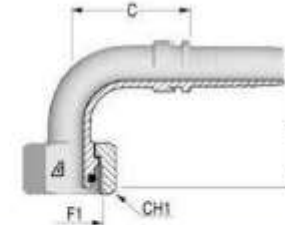

## KONCOVKA DKOS 90°

// H1221693

90° Metric Female 24° Cone with O-Ring - Heavy  
DIN 3865 - DKOS 90  
Solid one piece

Item Code	Part Number	Nut Type	ID			F1	OD1	C	D Drop	CH1
			Dash	mm	in					
1201065	H1221693-041400	SN	04	6,0	1/4"	M14X1.5	6	27,3	33,0	17,0
1200619	H1221693-041600	SN	04	6,0	1/4"	M16X1.5	8	27,3	33,0	19,0
1200617	H1221693-041800	SN	04	6,0	1/4"	M18X1.5	10	26,8	34,0	22,0
1216700	H1221693-051800	SN	05	8,0	5/16"	M18X1.5	10	33,2	39,0	22,0
1200650	H1221693-052000	SN	05	8,0	5/16"	M20X1.5	12	33,2	39,0	24,0
1239989	H1221692-061600	TN	06	10,0	3/8"	M16X1.5	8	33,0	38,0	19,0
1239926	H1221692-061800	TN	06	10,0	3/8"	M18X1.5	10	35,0	38,0	22,0
1200677	H1221693-062000	SN	06	10,0	3/8"	M20X1.5	12	34,3	38,5	24,0
1200678	H1221693-062200	SN	06	10,0	3/8"	M22X1.5	14	34,3	40,5	27,0
1240110	H1221692-082000	TN	08	13,0	1/2"	M20X1.5	12	40,0	45,0	24,0
1200714	H1221693-082400	SN	08	13,0	1/2"	M24X1.5	16	39,8	41,5	30,0
1201253	H1221693-083000	SN	08	13,0	1/2"	M30X2	20	45,8	50,0	36,0
1240088	H1221692-102400	TN	10	16,0	5/8"	M24X1.5	16	52,0	56,0	30,0
1200741	H1221693-103000	SN	10	16,0	5/8"	M30X2	20	47,9	55,0	36,0
1200766	H1221693-123000	SN	12	19,0	3/4"	M30X2	20	50,6	58,0	36,0
1200768	H1221693-123600	SN	12	19,0	3/4"	M36X2	25	50,6	59,5	46,0
1203097	H1221693-163600	SN	16	25,0	1"	M36X2	25	77,6	73,5	46,0
1201396	H1221693-164200	SN	16	25,0	1"	M42X2	30	75,6	79,0	50,0
1203096	H1221693-204200	SN	20	32,0	1 1/4"	M42X2	30	95,0	88,0	50,0
1201397	H1221693-205200	SN	20	32,0	1 1/4"	M52X2	38	94,0	92,0	60,0