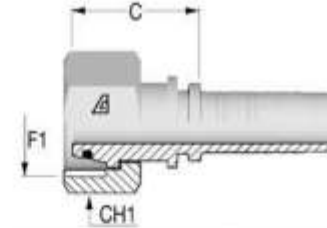

# Koncovka DKOL

// H1221513

Metric Female 24° Cone with O-Ring - Light  
DIN 3865 - DKOL

Item Code	Part Number	Nut Type	ID			F1	OD1 mm	C mm	CH1 mm
			Dash	mm	in				
1200595	H1221513-031200	SN	03	5,0	3/16"	M12X1.5	6	23,9	14,0
1202944	H1221511-041200	CR	04	6,0	1/4"	M12X1.5	6	24,8	14,0
1200614	H1221513-041400	SN	04	6,0	1/4"	M14X1.5	8	24,4	17,0
1200609	H1221513-041600	SN	04	6,0	1/4"	M16X1.5	10	25,4	19,0
1201060	H1221513-041800	SN	04	6,0	1/4"	M18X1.5	12	25,4	22,0
1238160	H1221512-051400	TN	05	8,0	5/16"	M14X1.5	8	47,7	17,0
1200642	H1221513-051600	SN	05	8,0	5/16"	M16X1.5	10	25,4	19,0
1200643	H1221513-051800	SN	05	8,0	5/16"	M18X1.5	12	25,4	22,0
1246243	H1221511-061600	CR	06	10,0	3/8"	M16X1.5	3/8"	23,4	19,0
1200667	H1221513-061800	SN	06	10,0	3/8"	M18X1.5	12	25,4	22,0
1200670	H1221513-062200	SN	06	10,0	3/8"	M22X1.5	15	27,4	27,0
1238162	H1221512-081800	TN	08	13,0	1/2"	M18X1.5	12	24,0	22,0
1200707	H1221513-082200	SN	08	13,0	1/2"	M22X1.5	15	28,2	27,0
1201843	H1221513-082600	SN	08	13,0	1/2"	M26X1.5	18	29,2	32,0
1238163	H1221512-102200	TN	10	16,0	5/8"	M22X1.5	15	25,3	27,0
1200736	H1221513-102600	SN	10	16,0	5/8"	M26X1.5	18	29,2	32,0
1239646	H1221512-122600	TN	12	19,0	3/4"	M26X1.5	18	25,5	32,0
1200762	H1221513-123000	SN	12	19,0	3/4"	M30X2	22	31,7	36,0
1220609	H1221513-123600	SN	12	19,0	3/4"	M36X2	28	32,8	41,0
1201593	H1221512-163000	TN	16	25,0	1"	M30X2	22	44,6	36,0
1201385	H1221513-163600	SN	16	25,0	1"	M36X2	28	33,6	41,0
1225980	H1221513-164500	SN	16	25,0	1"	M45X2	35	38,5	50,0
1201386	H1221513-204500	SN	20	32,0	1 1/4"	M45X2	35	40,1	50,0
1201387	H1221513-245200	SN	24	38,0	1 1/2"	M52X2	42	40,5	60,0