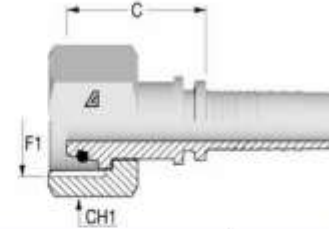

# KONCOVKA DKOS

// H1221613

Metric Female 24° Cone with O-Ring - Heavy  
DIN 3865 - DKOS

Item Code	Part Number	Nut Type	ID			F1	OD1	C	CH1
			Dash	mm	in				
1200596	H1221613-031600	SN	03	5,0	3/16"	M16X1.5	8	27,2	19,0
1201827	H1221613-041400	SN	04	6,0	1/4"	M14X1.5	6	26,4	17,0
1200615	H1221613-041600	SN	04	6,0	1/4"	M16X1.5	8	27,7	19,0
1200610	H1221613-041800	SN	04	6,0	1/4"	M18X1.5	10	27,8	22,0
1201061	H1221613-042000	SN	04	6,0	1/4"	M20X1.5	12	27,8	24,0
1201832	H1221613-051800	SN	05	8,0	5/16"	M18X1.5	10	27,8	22,0
1200644	H1221613-052000	SN	05	8,0	5/16"	M20X1.5	12	27,8	24,0
1239671	H1221612-061600	TN	06	10,0	3/8"	M16X1.5	8	23,2	19,0
1238179	H1221612-061800	TN	06	10,0	3/8"	M18X1.5	10	22,3	22,0
1200668	H1221613-062000	SN	06	10,0	3/8"	M20X1.5	12	27,8	24,0
1200669	H1221613-062200	SN	06	10,0	3/8"	M22X1.5	14	31,1	27,0
1202570	H1221613-062400	SN	06	10,0	3/8"	M24X1.5	16	30,9	30,0
1239650	H1221612-082000	TN	08	13,0	1/2"	M20X1.5	12	23,2	24,0
1218557	H1221613-082200	SN	08	13,0	1/2"	M22X1.5	14	31,9	27,0
1200708	H1221613-082400	SN	08	13,0	1/2"	M24X1.5	16	31,7	30,0
1200710	H1221613-083000	SN	08	13,0	1/2"	M30X2	20	36,5	36,0
1200737	H1221613-103000	SN	10	16,0	5/8"	M30X2	20	36,5	36,0
1201732	H1221613-123000	SN	12	19,0	3/4"	M30X2	20	37,0	36,0
1200763	H1221613-123600	SN	12	19,0	3/4"	M36X2	25	40,2	46,0
1239744	H1221612-163000	TN	16	25,0	1"	M30X2	20	29,8	36,0
1203099	H1221613-163600	SN	16	25,0	1"	M36X2	25	41,0	46,0
1201388	H1221613-164200	SN	16	25,0	1"	M42X2	30	43,1	50,0
1216693	H1221613-204200	SN	20	32,0	1 1/4"	M42X2	30	44,7	50,0
1201389	H1221613-205200	SN	20	32,0	1 1/4"	M52X2	38	48,1	60,0
1216695	H1221613-245200	SN	24	38,0	1 1/2"	M52X2	38	48,1	60,0